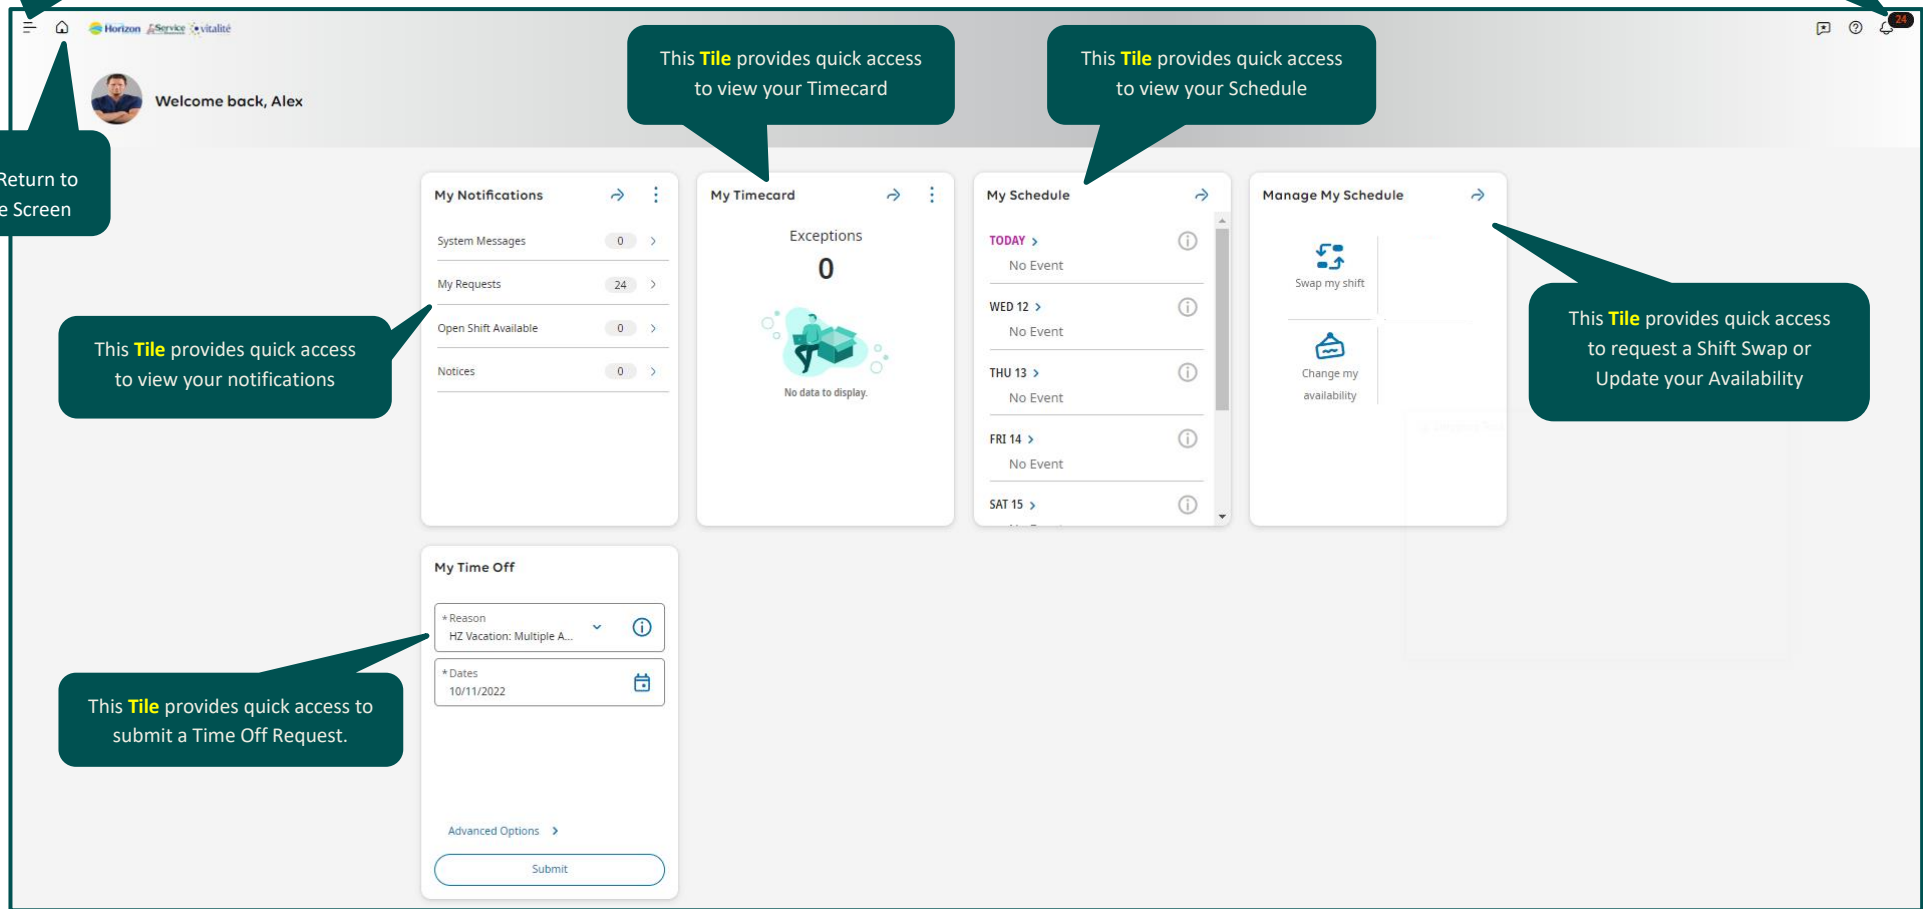

Introducing the UKG Dimensions Software from an Employee Point of View.

Let's Get to Know Your New Home Screen View

- Google Chrome is the recommended browser.
- Home Screen is comprised of **Tiles** (options will be based on role).

Additional selections based on role. IE: Reports

Another way to view notifications

Return to Home Screen

This Tile provides quick access to view your Timecard

This Tile provides quick access to view your Schedule

This Tile provides quick access to view your notifications

This Tile provides quick access to request a Shift Swap or Update your Availability

This Tile provides quick access to submit a Time Off Request.